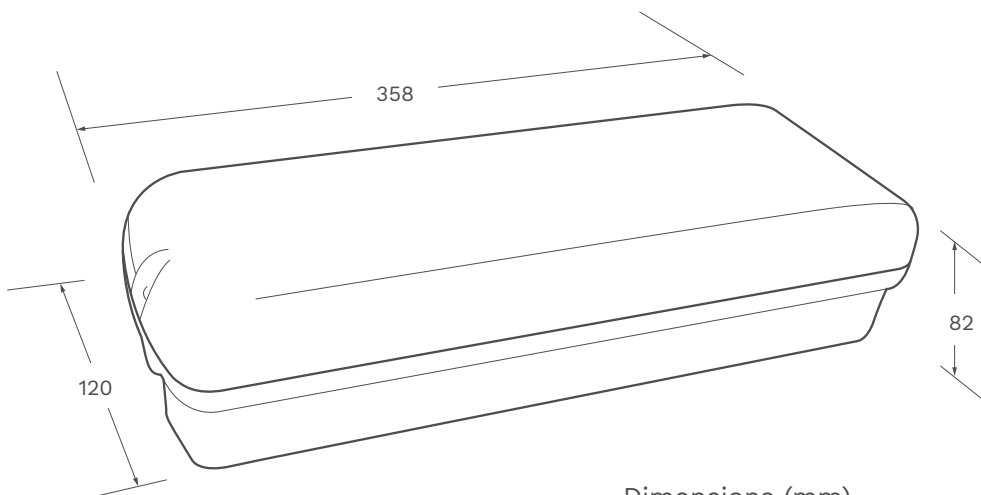

TECHNICAL SPECIFICATIONS	
Operating Mode	Non-Maintained
Voltage (V) Frequency (Hz)	220-240V (50Hz)
Operating Temperature	0°C to 50°C
Viewing Distance	30m
IP Rating (IP)	IP65
Impact Rating (IK)	IK10

PROTECTION
Battery overvoltage & overcurrent protection
Battery deep discharge protection
Supply voltage polarity reversal protection
Battery short-circuit protection (charging will resume upon removal of fault)

SPARE PARTS	CLP
Battery	1550290

LUMINAIRE CLASSIFICATION				
Classification	X	0	ADF	180

EXIT DECALS*	
Up Arrow	UKH00000020201
Down Arrow	UKH00000030201
Left Arrow	UKH00000040201
Right Arrow	UKH00000050201

CEILING MOUNTING HEIGHT (M)	1 LUX SPACING TABLE AND MOUNTING HEIGHTS			
	Escape Routes 1 Lux min. along centre line			
	Axial Spacing	Transverse Spacing	Axial to Wall	Transverse to Wall
2.7	11.7	11	5	4.7
3	12.1	11.4	5.1	4.8
4	13.3	12.7	5.4	5
5	14.1	12.7	5.6	5

	0.5 LUX SPACING TABLE AND MOUNTING HEIGHTS			
	Open (Anti-panic) Areas 0.5 Lux min. within core area Luminaires arranged in a regular array			
	Axial Spacing	Transverse Spacing	Axial to Wall	Transverse to Wall
	12.5	10.2	3.9	4.2
	13	10.7	4.1	4.5
	14.7	12	5.3	5.7
	16.1	12.9	4.6	4.9

*Available separately. Contact your nearest Clevertronics dealer.

Dimensions (mm)

- UKH00000020201
- UKH00000030201
- UKH00000040201
- UKH00000050201

*Warranty information located at: <https://clevertronics.co.uk/product-warranty-statement/>

The product details described in this document are current as at the version date of the document. We reserve the right to change product design, specifications or materials (Specifications) as part of our continuous improvement program. Please confirm the applicable Specifications at the time of placing your order.