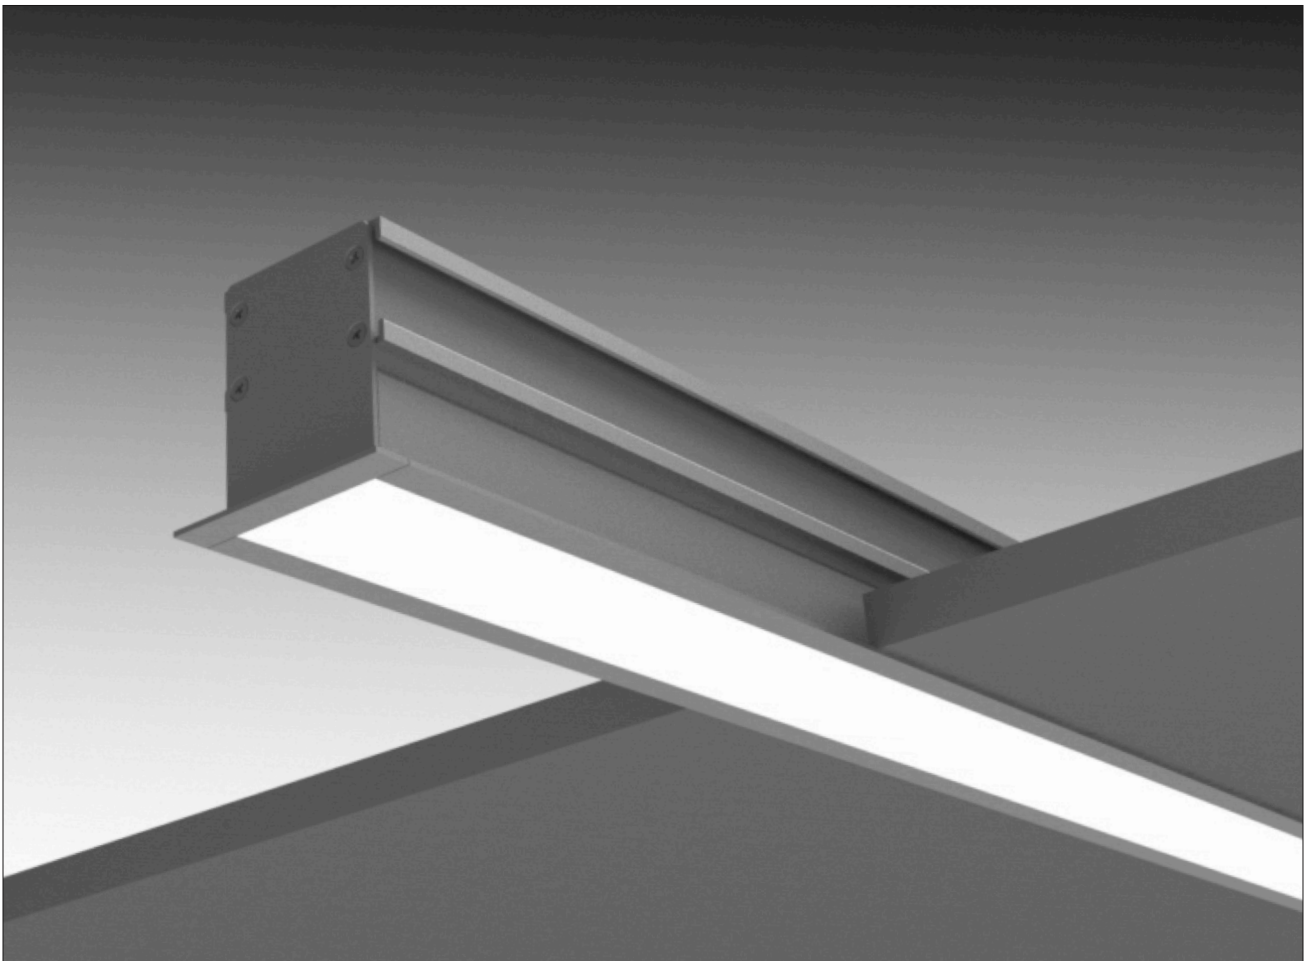

Configuration Sheet

5 Bowe - RECESSED - FBRT

Recessed

5 Bowe - RECESSED – FBRT

Recessed

Dimensions

Mounting Options

5 Bowe - RECESSED – FBRT

Recessed

Housing

100% recyclable, extruded architectural grade T6061 aluminium

Emergency

Luminaires can be wired for emergency circuit and/or emergency battery backup. Consult factory for options.

Options

Mitered Corners

Consult factory for mitered corner angle options.

Finish

Standard finish is "Ultimate" aluminium - a smooth, clean and durable finish achieved from a deep-etch and two step clear anodizing process.

White, Black, Bronze or custom RAL powdercoat options are also available.

WH - WHITE

AL - ALUMINIUM

RAL/____

Default canopy finish is to match fitting color, unless otherwise specified

BK - BLACK

BRONZE

Mitered Corners