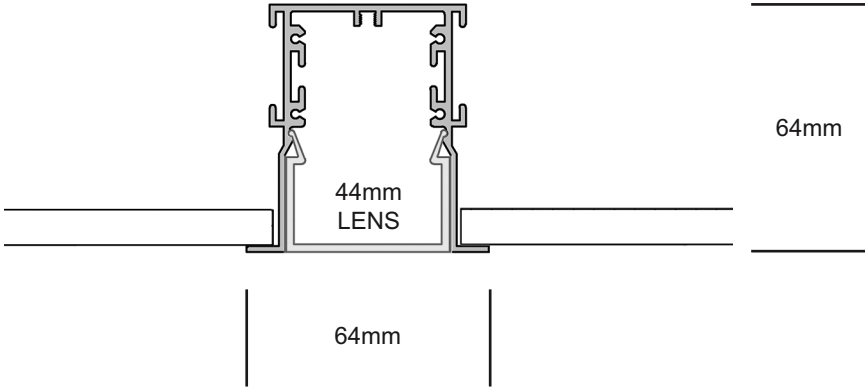

Configuration Sheet

5 Bowe - RECESSED - FBRT

Recessed

5 Bowe - RECESSED – FBRT

Recessed

Dimensions

Mounting Options

5 Bowe - RECESSED – FBRT

Recessed

Housing

100% recyclable, extruded architectural grade T6061 aluminium

Emergency

Luminaires can be wired for emergency circuit and/or emergency battery backup. Consult factory for options.

Options

Mitered Corners