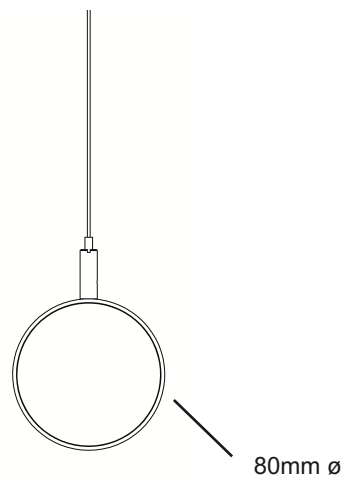

Configuration Sheet

Tube-Led

Mounting options -
Suspended,
Wall,

Tube-LED

Suspended, Wall

1. Base Model

LTROD80-S	Suspended
LTROD80-WM	Wall Mounted

2. Run Length

6. Canopy

NC	No canopy (for Wall or Surface mounted)
STD	Standard canopy & separate suspension
COMBO	Combo suspension canopy
SMALL	Small canopy & separate suspension

7. Additional options (remote only)

EM	3 hour Emergency Kit - remote
DALIEM	3 hour DALI Emergency Driver/Battery - remote
DALIEMPRO	3 hour DALI EMPRO Emergency Driver/Battery - remote
PIR-A	PIR Absence Detector - remote
PIR-P	PIR Presence Detector - remote
DALIPIR	DALI PIR Sensor - remote
OTHER	Contact Factory - remote

Tube-Led

Suspended, Wall

Dimensions

Mounting Options

ROD80-S
Suspended

ROD80-WM
Wall Mounted

Tube-LED

Suspended, Wall

Small