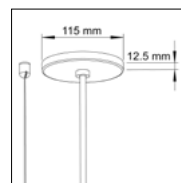

SUSPENSION MOUNT CANOPY OPTIONS

STD comprises separate 115 mm powerfeed canopy and cable bullet at powerfeed locations. SMALL comprises separate 85 mm powerfeed canopy and cable bullet at powerfeed locations. COMBO comprises combined 115mm canopy (canopy and cable bullet) at powerfeed locations. These three options include cable bullets for non-powerfeed locations. CCSTD is one standard centralised canopy for powerfeed and all cable attachments. CCLG is one large centralised canopy for powerfeed and all cable attachments.