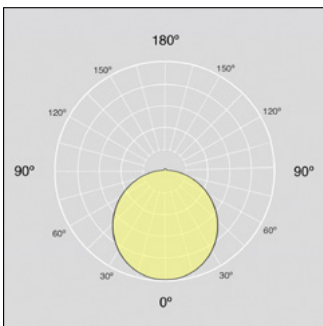

**Must choose DALI option in DRIVER section.*

The Cloud

Full Stretch

MF-STR | Suspended, Surface

DIMENSIONS

DISTRIBUTION

The Cloud

Full Stretch