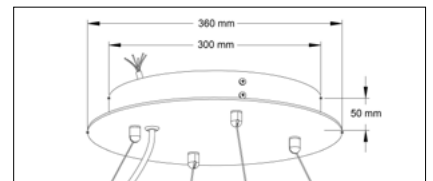

Central Combo
Large
CCLG

WARRANTY

5-year limited warranty.

MANUFACTURING & CERTIFICATION

Products are manufactured in and comply with the health, safety and environmental protection standards of the respective region in which they are sold.