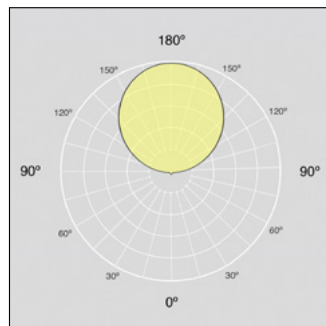

**Must choose DALI option in DRIVER section.*

The Cloud

Full Stretch

MF-STR | Suspended, Surface

DIMENSIONS

DISTRIBUTION

The Cloud

Full Stretch