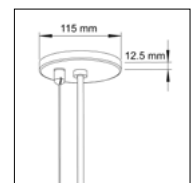

Combo
COMBO