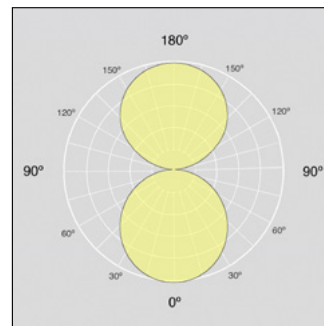

**Must choose DALI option in DRIVER section.*

The Cloud

Full Stretch

MF-STR | Suspended, Surface

DIMENSIONS

DISTRIBUTION

The Cloud

Full Stretch