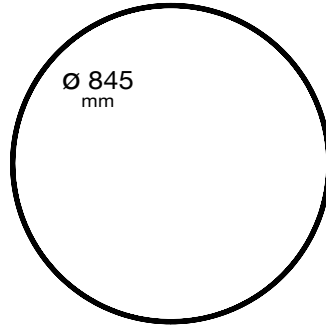

The Cloud

Full Stretch

MF-STR | Suspended, Surface

DIMENSIONS