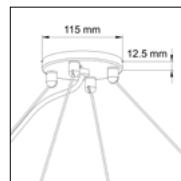

Central Combo
Standard
CCSTD