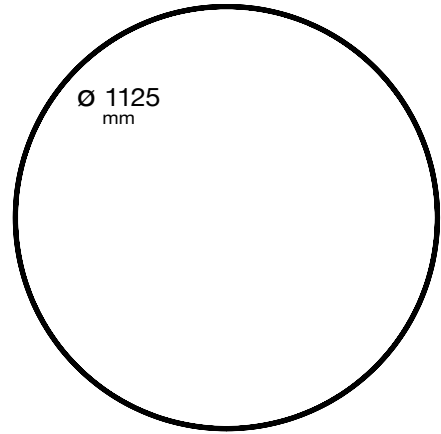

The Cloud

Full Stretch

MF-STR | Suspended, Surface

DIMENSIONS